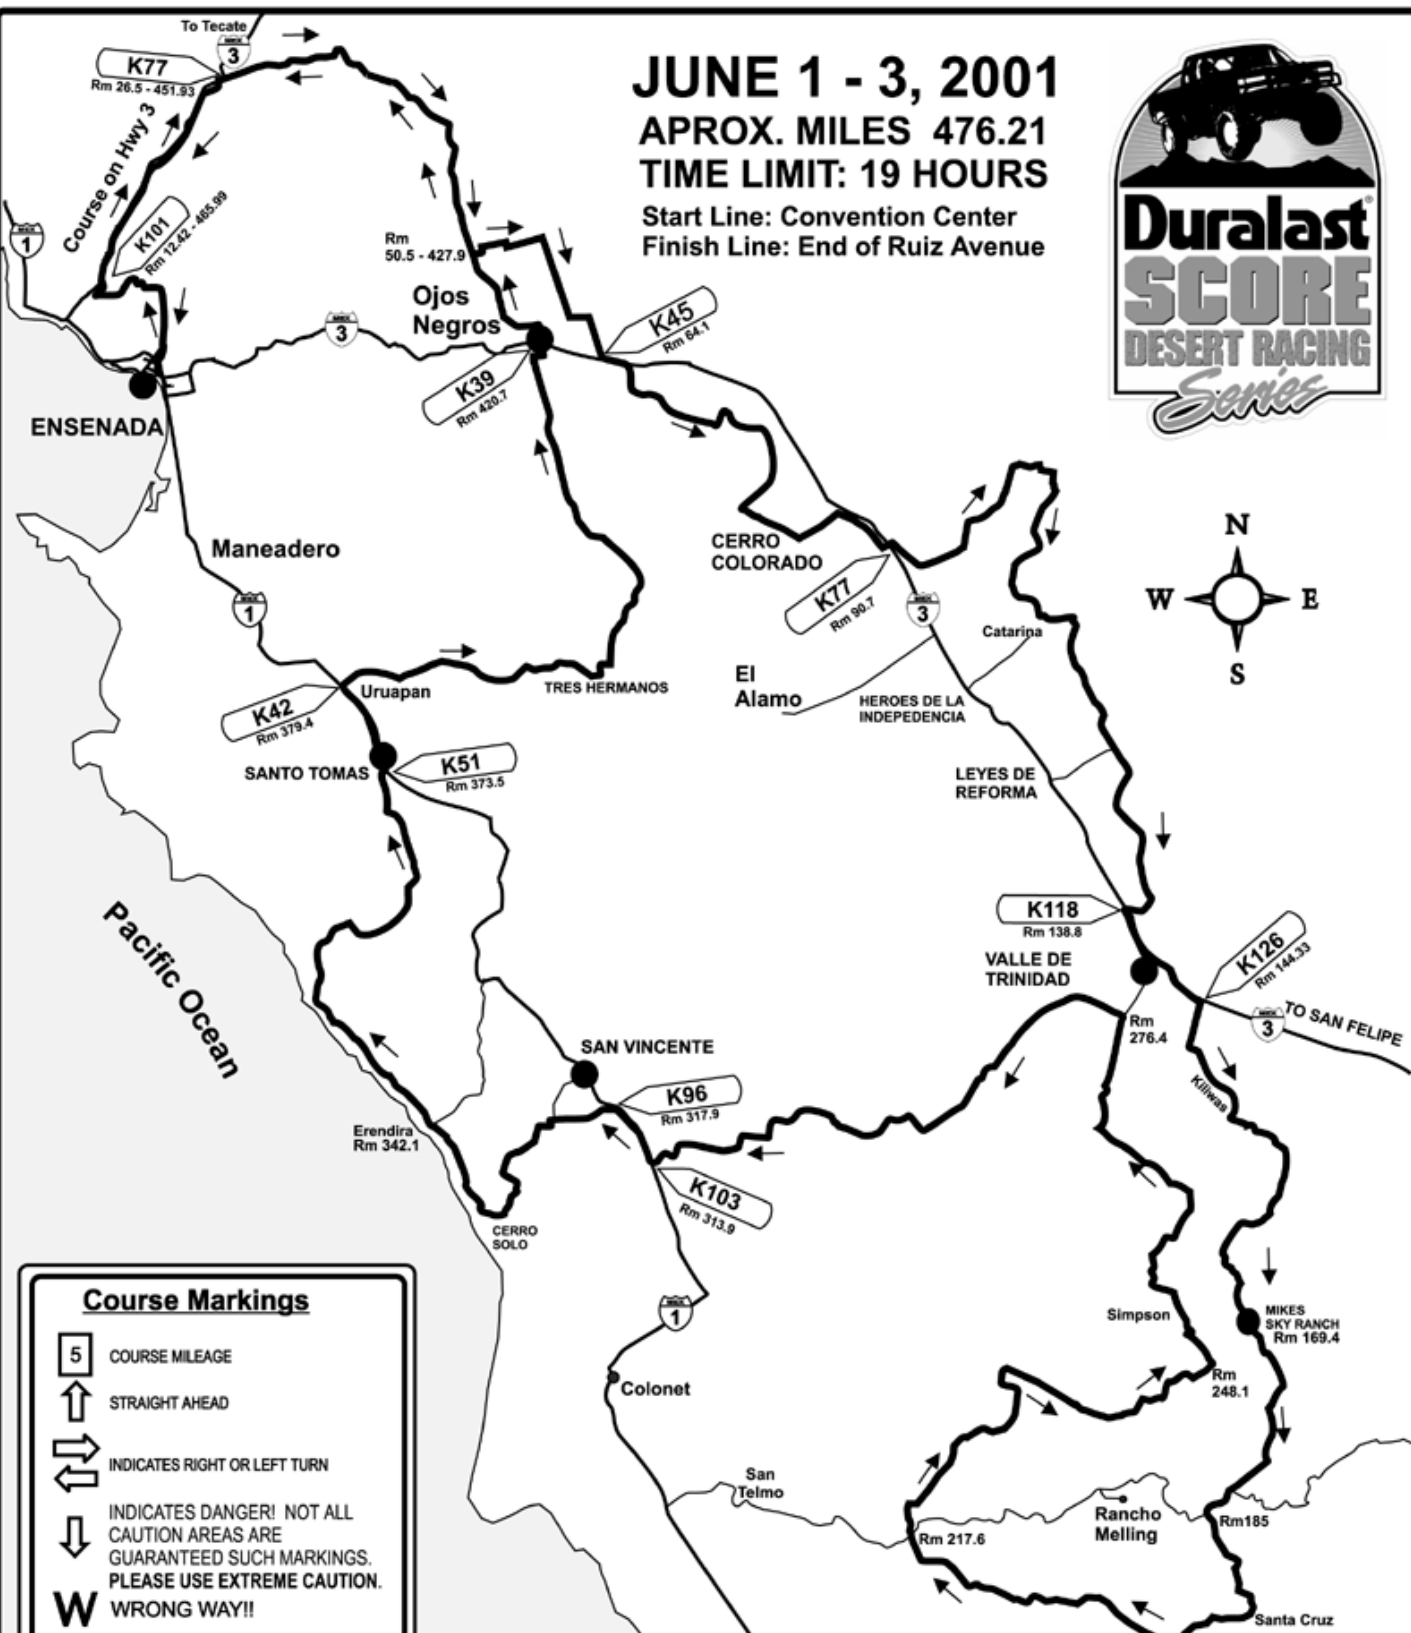

2001 TECATE SCORE BAJA 500

Round Three of the Duralast SCORE Desert Racing Series

JUNE 1 - 3, 2001

APROX. MILES 476.21

TIME LIMIT: 19 HOURS

Start Line: Convention Center

Finish Line: End of Ruiz Avenue

Course Markings

- COURSE MILEAGE
- STRAIGHT AHEAD
- INDICATES RIGHT OR LEFT TURN
- INDICATES DANGER! NOT ALL CAUTION AREAS ARE GUARANTEED SUCH MARKINGS. PLEASE USE EXTREME CAUTION.
- WRONG WAY!!

designed by dbonics, Inc.

Everyone must do their part and protect the Baja Ecological Environment. LEAVE YOUR AREA CLEAN! Make sure to take your trash with you.